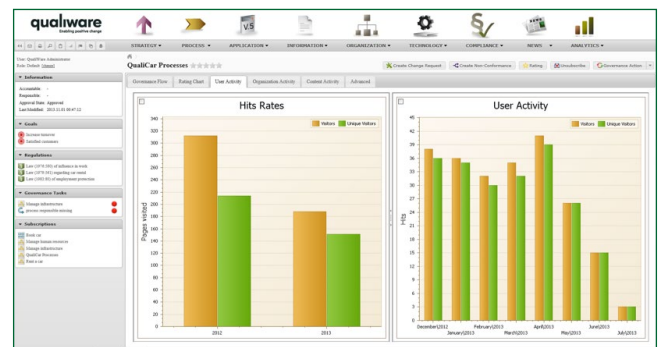

## QualiWare Social Behavior Warehouse

QualiWare customers go 'big data' with QualiWare Social Behavior Warehouse – the only product on the market that combines social analytics with Enterprise Architecture and Business Process Management.

Example showing the organizational activities on a process model against the time dimension.

QualiWare Social Behavior Warehouse integrates with QualiWare Enterprise Publisher, QualiWare Governance Workflow Engine and QualiWare Analytics. It scales to form a complete intelligent collaboration platform for large enterprises operating in a global environment.

- Time for user actions
- Technology aspects software module, OS/Browser, device

The tool is based on Microsoft OLTP and OLAP technology and is able to communicate with standard ETL and BI technology. This allows the advanced user to configure the built-in pivot grid analyzer and reporter to provide exactly the information needed to make strategic and tactical business decision, thus providing the required business outcome.

**QualiWare Social Behavior Warehouse gathers information on:**

- User, their position and their organizational context
- Knowledge objects/models, their governance status, the meta model and the organization in the EA Framework