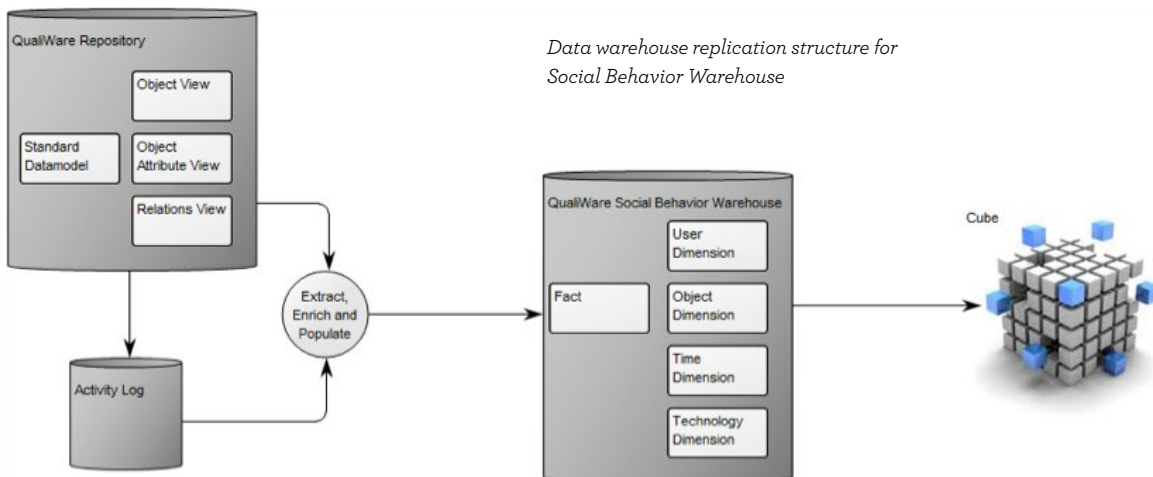

Example showing the organizational activities on a process model against the time dimension.

QualiWare Social Behavior Warehouse integrates with QualiWare Enterprise Publisher, QualiWare Governance Workflow Engine and QualiWare Analytics. It scales to form a complete intelligent collaboration platform for large enterprises operating in a global environment.

- Time for user actions
- Technology aspects software module, OS/Browser, device

The tool is based on Microsoft OLTP and OLAP technology and is able to communicate with standard ETL and BI technology. This allows the advanced user to configure the built-in pivot grid analyzer and reporter to provide exactly the information needed to make strategic and tactical business decision, thus providing the required business outcome.

**QualiWare Social Behavior Warehouse gathers information on:**

- User, their position and their organizational context
- Knowledge objects/models, their governance status, the meta model and the organization in the EA Framework