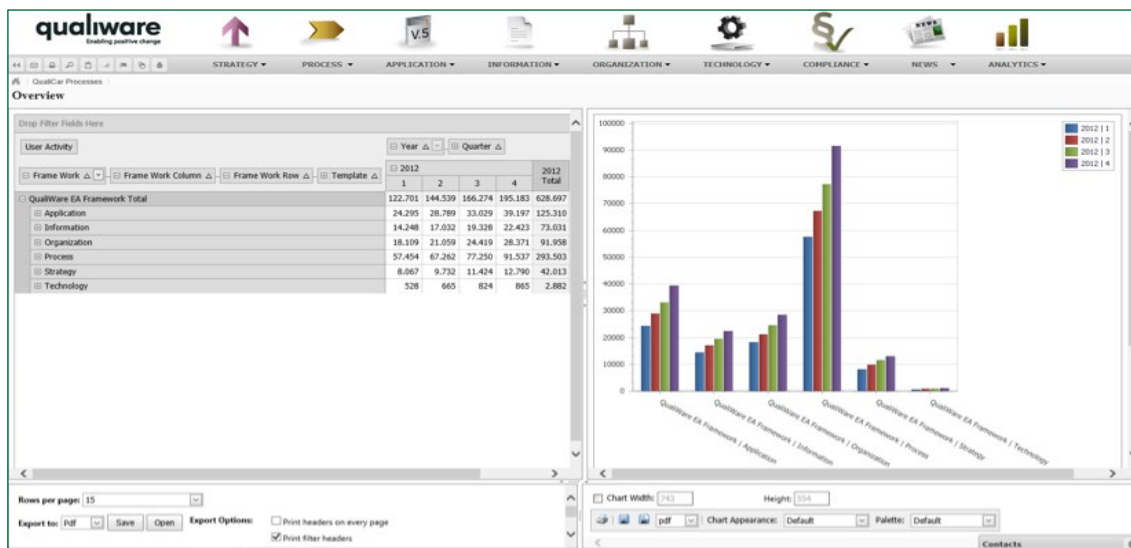

Example showing the organizational activities on a process model against the time dimension.

QualiWare Social Behavior Warehouse integrates with QualiWare Enterprise Publisher, QualiWare Governance Workflow Engine and QualiWare Analytics. It scales to form a complete intelligent collaboration platform for large enterprises operating in a global environment.

- Time for user actions
- Technology aspects software module, OS/Browser, device

The tool is based on Microsoft OLTP and OLAP technology and is able to communicate with standard ETL and BI technology. This allows the advanced user to configure the built-in pivot grid analyzer and reporter to provide exactly the information needed to make strategic and tactical business decision, thus providing the required business outcome.

**QualiWare Social Behavior Warehouse gathers information on:**

- User, their position and their organizational context
- Knowledge objects/models, their governance status, the meta model and the organization in the EA Framework

*Data warehouse replication structure for Social Behavior Warehouse*

*Pivot grid analyzer with export to pdf-files and excel*